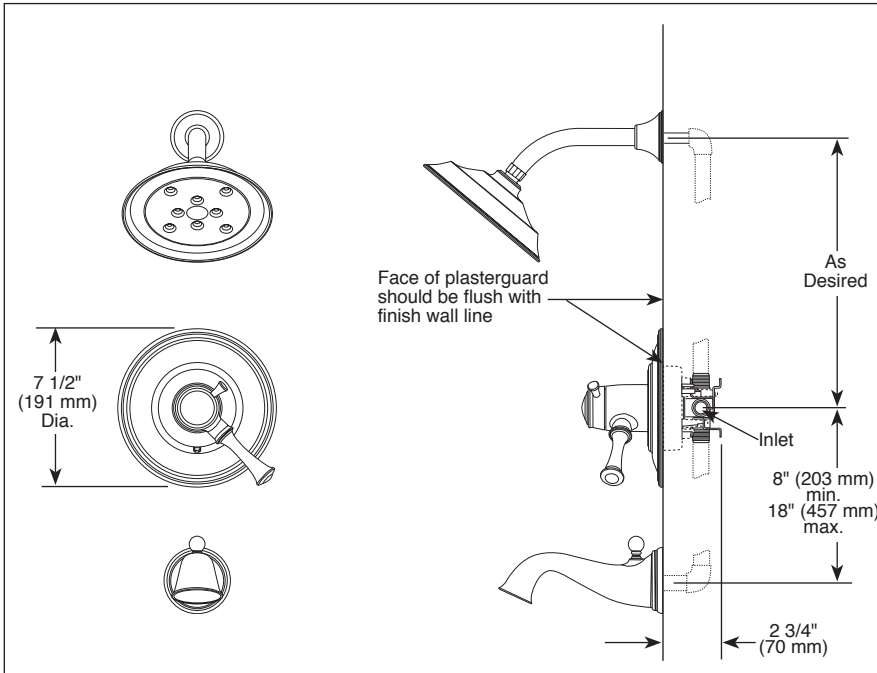

# BRIZO® TUB AND SHOWER FAUCET TRIM

- Baliza® Bath Collection
- TempAssure® Thermostatic
- Valve Only (T60005)
- Shower Only (T60205)
- Tub/Shower (T60405)

Submitted Model No.: \_\_\_\_\_

Specific Features: \_\_\_\_\_

## STANDARD SPECIFICATIONS:

- TempAssure® thermostatic valve cartridge.
- Thermostatic wax element maintains the outlet temperature to  $\pm 3.6^{\circ}\text{F}$ .
- Must also order MultiChoice® Universal rough valve body (R60000 Series).
- Back-to-back installation capability.
- Lever volume control handle; temperature adjustment lever.
- Graphics indicate hot/cold temperature adjustment.
- Field adjustable to limit handle rotation into hot water zone.
- All parts replaceable from the front of the valve.
- Adjusts for up to 1" wall thickness.
- Single function H<sub>2</sub>Okinetic Technology® showerhead; 1.75 gpm @ 80 psi, 6.6 L/min @ 550 kPa.
- Tub port maximum flow rate 8.6 gpm @ 60psi with R60000-UNBX
- Tool for showerhead to showerarm assembly provided.
- Decorative, cast brass showerarm and tub spout.