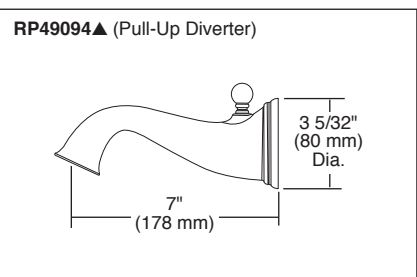

▲ Designate proper finish suffix

Brizo Kitchen & Bath Company reserves the right (1) to make changes in specifications and materials, and (2) to change or discontinue models, both without notice or obligation. Dimensions are for reference only. See current full-line price book or www.brizo.com for finish options and product availability.

BSP-B-T60005 Rev. H

Brizo Kitchen & Bath Company

55 E. 111th Street, Indianapolis, Indiana 46280
350 South Edgeware Road, St. Thomas, ON N5P 4L1
© 2018 Brizo Kitchen & Bath Company