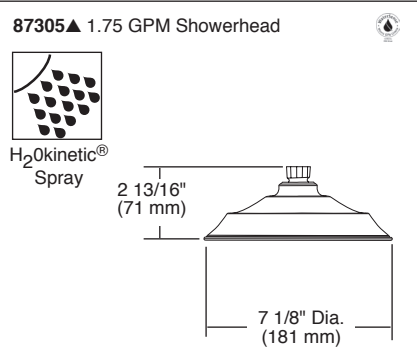

▲ Designate proper finish suffix

Brizo Kitchen & Bath Company reserves the right (1) to make changes in specifications and materials, and (2) to change or discontinue models, both without notice or obligation. Dimensions are for reference only. See current full-line price book or www.brizo.com for finish options and product availability.

BSP-B-T60005 Rev. H

Brizo Kitchen & Bath Company

55 E. 111th Street, Indianapolis, Indiana 46280
350 South Edgeware Road, St. Thomas, ON N5P 4L1
© 2018 Brizo Kitchen & Bath Company