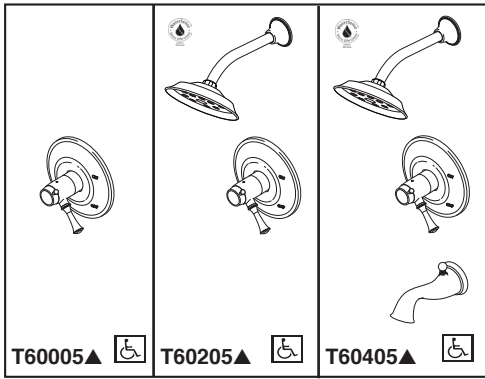

# BRIZO® TUB AND SHOWER FAUCET TRIM

- Baliza® Bath Collection
- TempAssure® Thermostatic
- Valve Only (T60005)
- Shower Only (T60205)
- Tub/Shower (T60405)

Submitted Model No.: \_\_\_\_\_

Specific Features: \_\_\_\_\_

## STANDARD SPECIFICATIONS:

- TempAssure® thermostatic valve cartridge.
- Thermostatic wax element maintains the outlet temperature to  $\pm 3.6^{\circ}\text{F}$ .
- Must also order MultiChoice® Universal rough valve body (R60000 Series).
- Back-to-back installation capability.
- Lever volume control handle; temperature adjustment lever.
- Graphics indicate hot/cold temperature adjustment.
- Field adjustable to limit handle rotation into hot water zone.
- All parts replaceable from the front of the valve.
- Adjusts for up to 1" wall thickness.
- Single function H<sub>2</sub>Okinetic Technology® showerhead; 1.75 gpm @ 80 psi, 6.6 L/min @ 550 kPa.
- Tub port maximum flow rate 8.6 gpm @ 60psi with R60000-UNBX
- Tool for showerhead to showerarm assembly provided.
- Decorative, cast brass showerarm and tub spout.