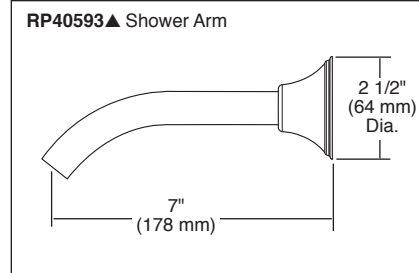

▲ Designate proper finish suffix

Brizo Kitchen & Bath Company reserves the right (1) to make changes in specifications and materials, and (2) to change or discontinue models, both without notice or obligation. Dimensions are for reference only. See current full-line price book or www.brizo.com for finish options and product availability.

BSP-B-T60005 Rev. H

Brizo Kitchen & Bath Company

55 E. 111th Street, Indianapolis, Indiana 46280
350 South Edgeware Road, St. Thomas, ON N5P 4L1
© 2018 Brizo Kitchen & Bath Company